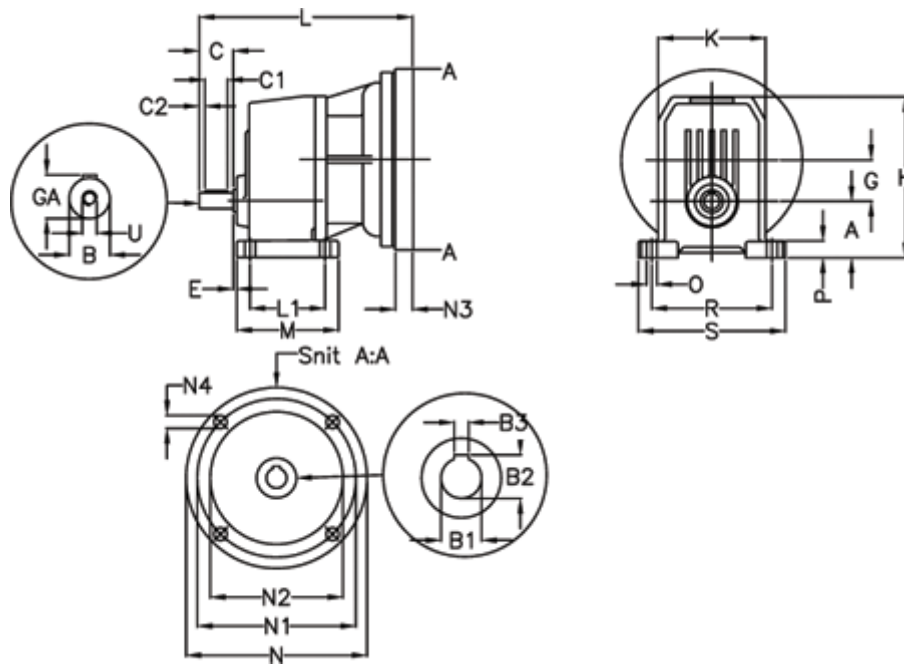

Article number: 40550300711230

Description: Single Stage Helical Gear  
S 301-7,1-P80B5

## Measures

A = 60	E = 20.5	M = 125.0	R = 160
B = 24	F = 8x7x40	N = 200	S = 190
B1 = 19	G = 51.8	N1 = 165	U = M8
B2 = 21.8	GA = 27.0	N2 = 130	
B3 = 6	H = 183.0	N3 = -	
C = 50	K = 130	N4 = M10x12	
C1 = 40	L = 252	O = 11	
C2 = 5	L1 = 90.0	P = 20.0	